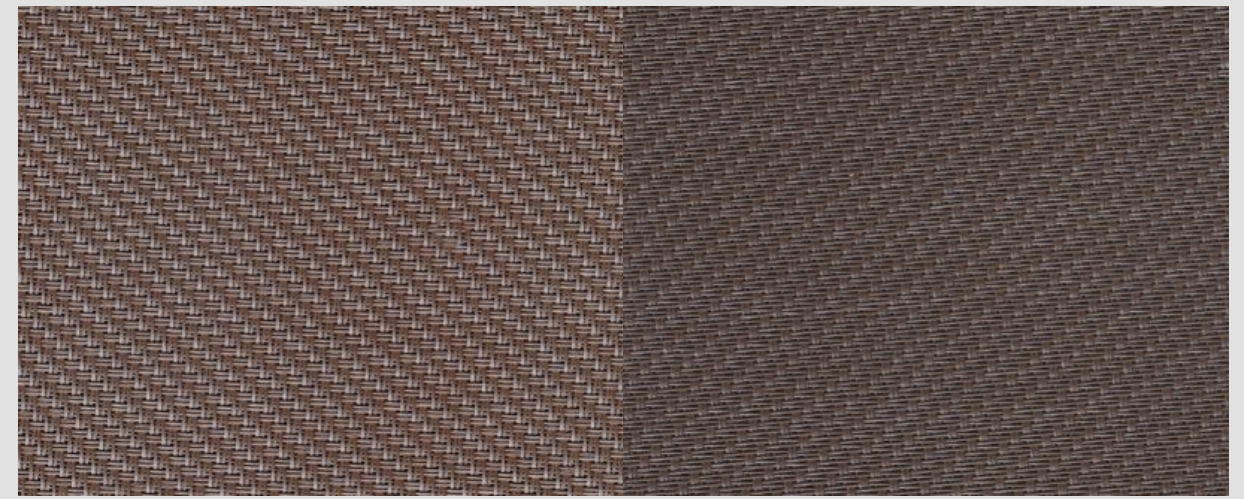

GLASSFIBRE

Serge 600

OF = 5%

←out

reflect sunlight outdoors

001-003 Grey-Sand

011-011 Bronze-Bronze

001-010 Grey-Black

010-010 Black-Black

GLASSFIBRE  
**Serge 600**

OF = 5%

**←out**  
reflect sunlight outdoors

Soltis 88-2044 White

Soltis 88-2175 Champagne

Soltis 88-50265 Hemp

Soltis 88-50329 ASH Brown